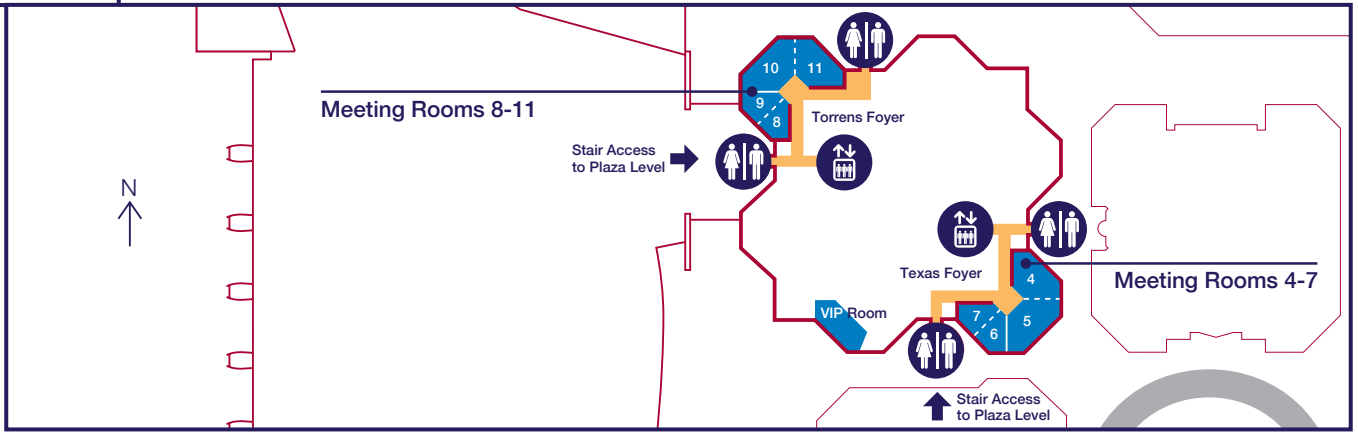

- Circulation areas
- Function areas
- Regattas Bistro

North Terrace, Adelaide, South Australia 5000  
 Telephone (61 8) 8212 4099 Facsimile (61 8) 8212 5101  
 sales@adelaidecc.com.au  
 www.adelaidecc.com.au

## ADELAIDE CONVENTION CENTRE

Level One

Plaza Level

Riverbank Level