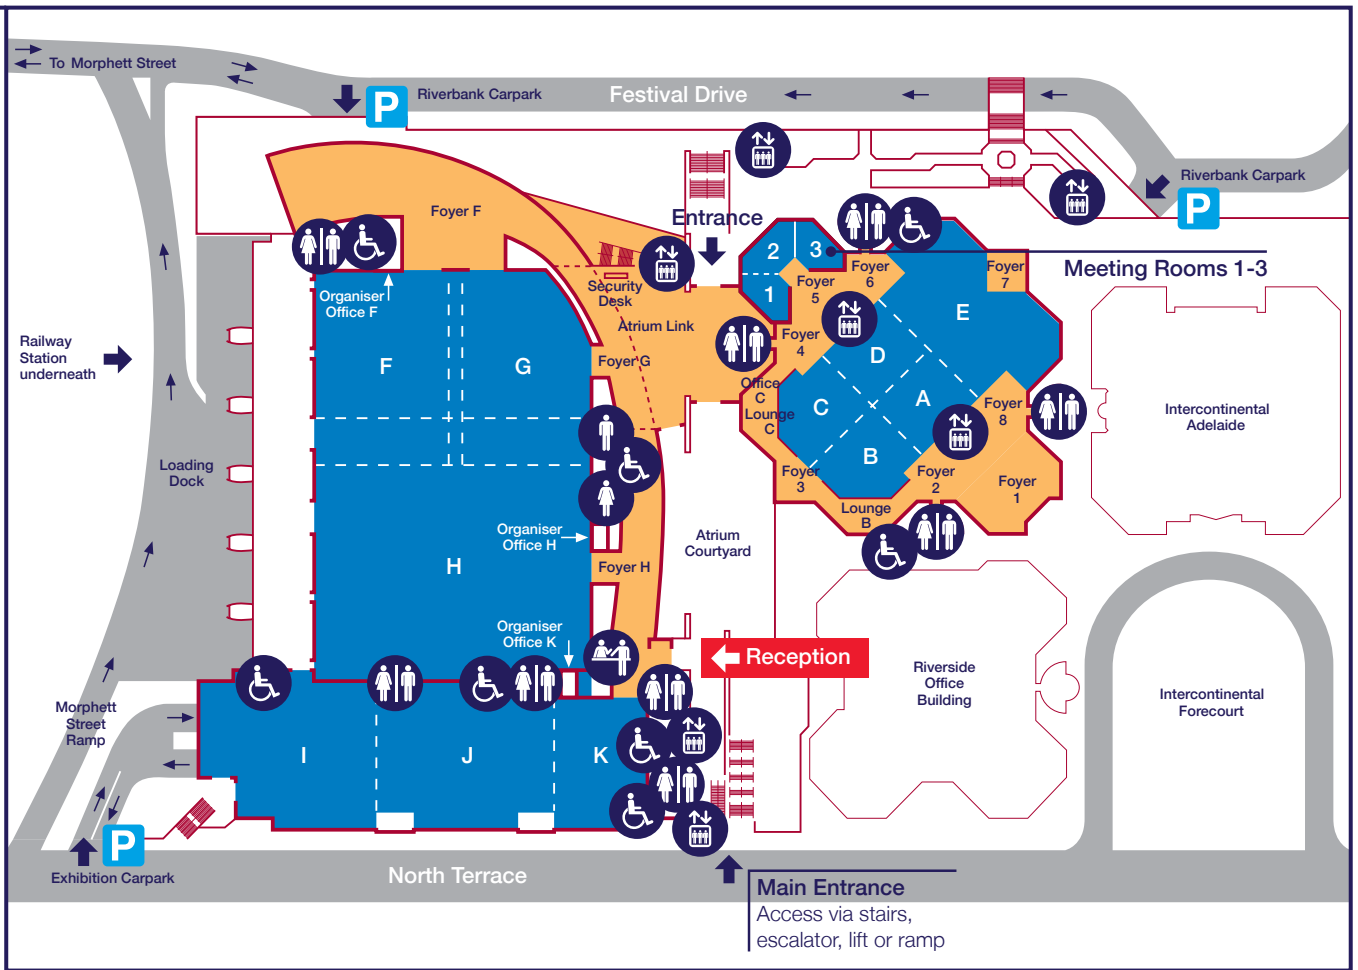

- Circulation areas
- Function areas
- Regattas Bistro

North Terrace, Adelaide, South Australia 5000  
 Telephone (61 8) 8212 4099 Facsimile (61 8) 8212 5101  
 sales@adelaidecc.com.au  
 www.adelaidecc.com.au

## ADELAIDE CONVENTION CENTRE

Level One

Plaza Level

Riverbank Level